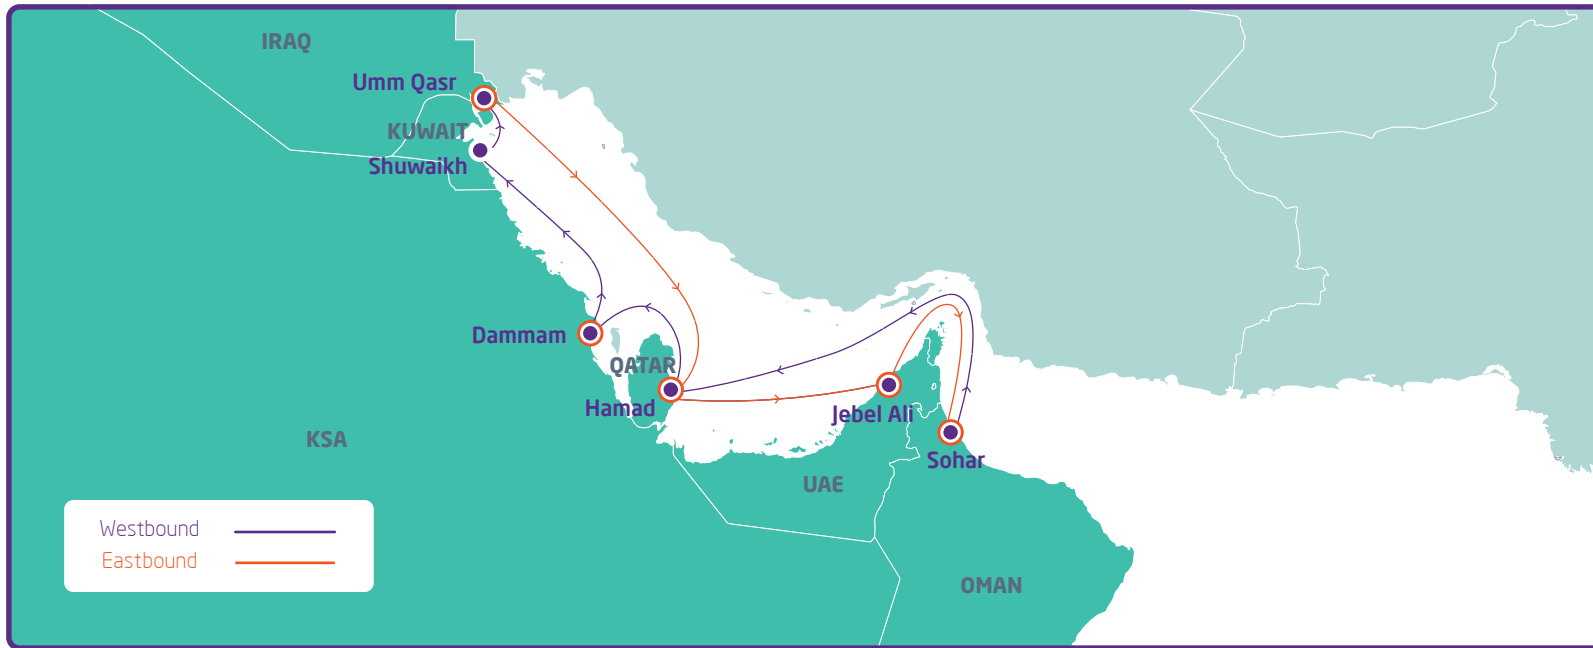

MILAHA INTRA GULF EXPRESS | MIG

MILAHA'S STANDALONE SERVICE LINKING QATAR ↔ GULF DESTINATIONS

SERVICE STRENGTHS

- Weekly direct linking between Hamad Port, Sohar, Jebel Ali, Umm Qasr and Kuwait (Shuwaikh).
- Service is operated with 2 vessel.

SERVICE PROFILE

- Weekly service
- Rotation: 14 days
- Number of vessels: 2 (1015 TEUS nom.)
- Number of reefer plugs : 90

PORT ROTATION	TERMINAL	Window Start	Window End
HAMAD - E	Q-TERMINAL	Thu 06:00	Thu 18:00
JEBEL ALI	DPW-T1	Fri 19:00	Sat 15:00
SOHAR	OMCT	Sun 23:00	Mon 14:00
HAMAD-W	Q-TERMINAL	Wed 06:00	Wed 18:00
DAMMAM	GSP-PSA	Thu 21:00	Fri 13:00
SHUWAIKH	KPT-JCT	Sat 17:00	Sun 05:00
UMM QASR	BGT-B20	Mon 12:00	Tue 08:00

TRANSIT TIME EAST BOUND (DAYS)

PORT	HAMAD	JEBEL ALI	SOHAR	NHAVA SHEVA	UMM QASR
HAMAD		1	3		
DAMMAM	6	7	9	12	10
SHUWAIKH	5	6	8	11	9
UMM QASR	2	3	5	8	6

TRANSIT TIME WEST BOUND (DAYS)

PORT	SOHAR	HAMAD-W	DAMMAM	SHUWAIKH	UMM QASR
JEBEL ALI	1	4	5	7	9
SOHAR		2	3	5	7
HAMAD-W			1	3	5
DAMMAM				1	3
SHUWAIKH					1