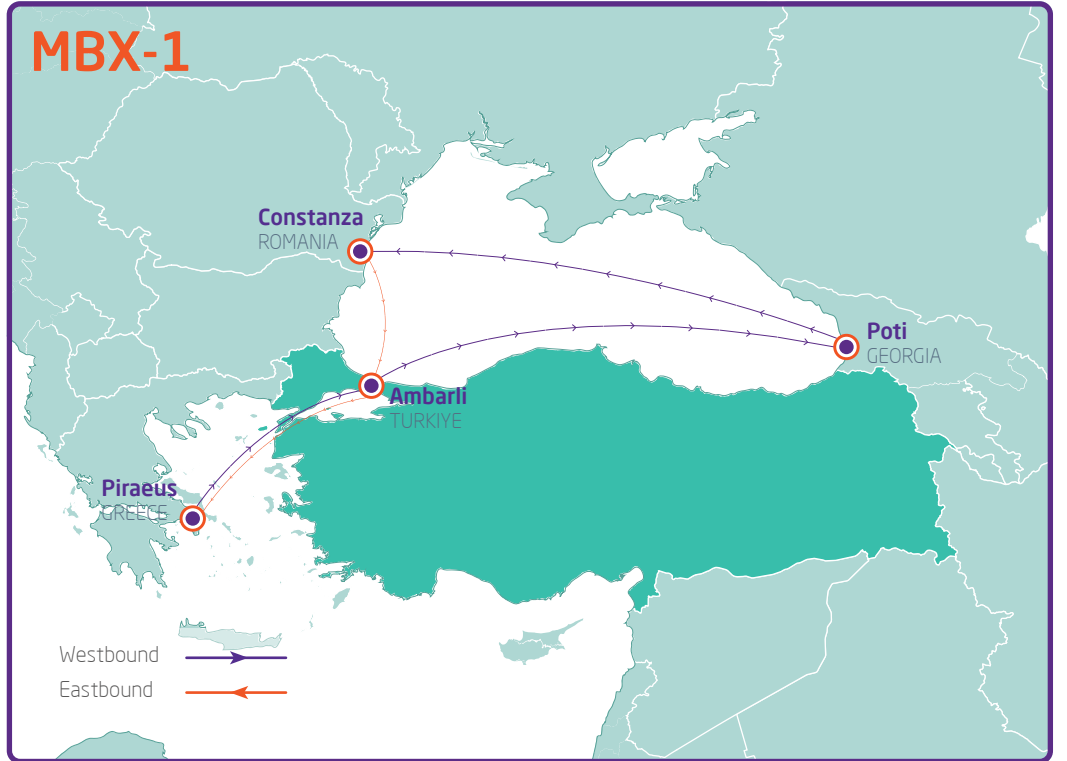

MILAHA SERVICE LINKING GREECE ↔ TURKIYE, GEORGIA, AND ROMANIA

SCHEDULE PROFORMA - PORT ROTATION

Port	Terminal
Piraeus	PCT
POTI	APMT - Poti
Constanza	CSCT

Transit Time - West bound		
PORT	POTI	CONSTANZA
Piraeus	4	7

Transit Time - East Bound		
PORT	CONSTANZA	PIRAEUS
POTI	3	7
CONSTANZA		4

Service Profile.
Number of vessels: 2
Number of reefer plugs: 200 to 250
Nominal capacity: 1,206 - 1,606 TEUS

SERVICE STRENGTHS

- Weekly access to the Caucasus region and Central Asian republics via Poti