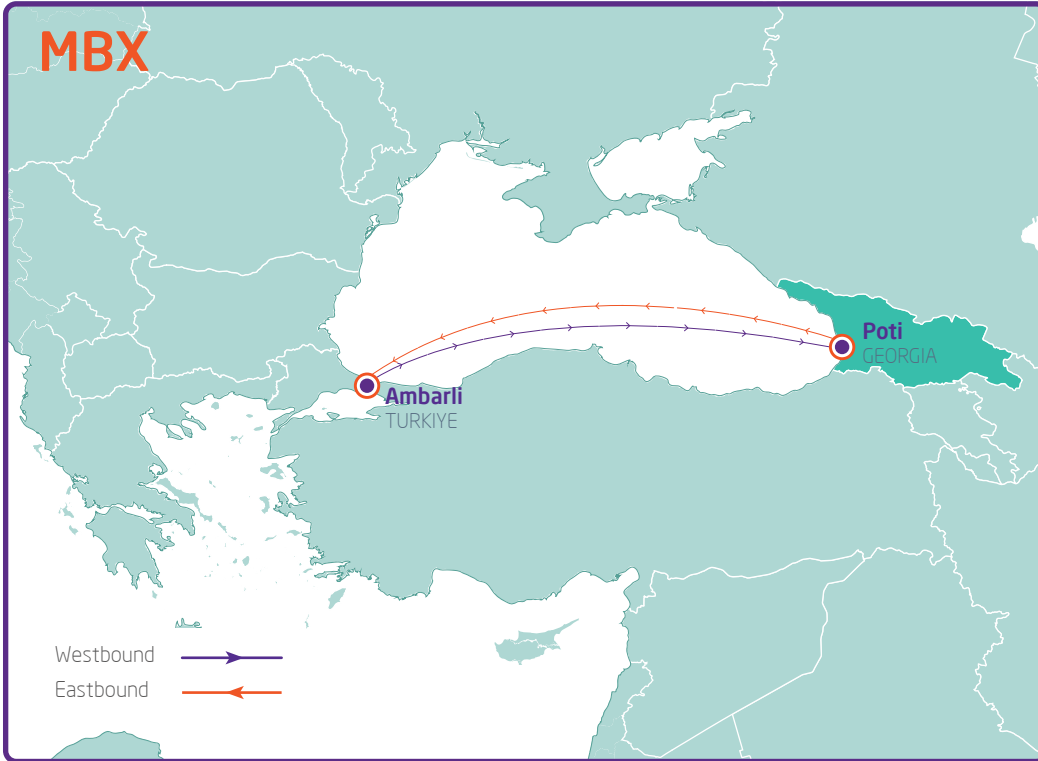

MILAHA SERVICE LINKING GREECE ↔ TURKIYE, GEORGIA, AND ROMANIA

SCHEDULE PROFORMA - PORT ROTATION

Port	Terminal
Piraeus	PCT
POTI	APMT - Poti
Constanza	CSCT

Transit Time - West bound		
PORT	POTI	CONSTANZA
Piraeus	4	7

Transit Time - East Bound		
PORT	CONSTANZA	PIRAEUS
POTI	3	7
CONSTANZA		4

Service Profile.
Number of vessels: 2
Number of reefer plugs: 200 to 250
Nominal capacity: 1,206 - 1,606 TEUS

SERVICE STRENGTHS

- Weekly access to the Caucasus region and Central Asian republics via Poti