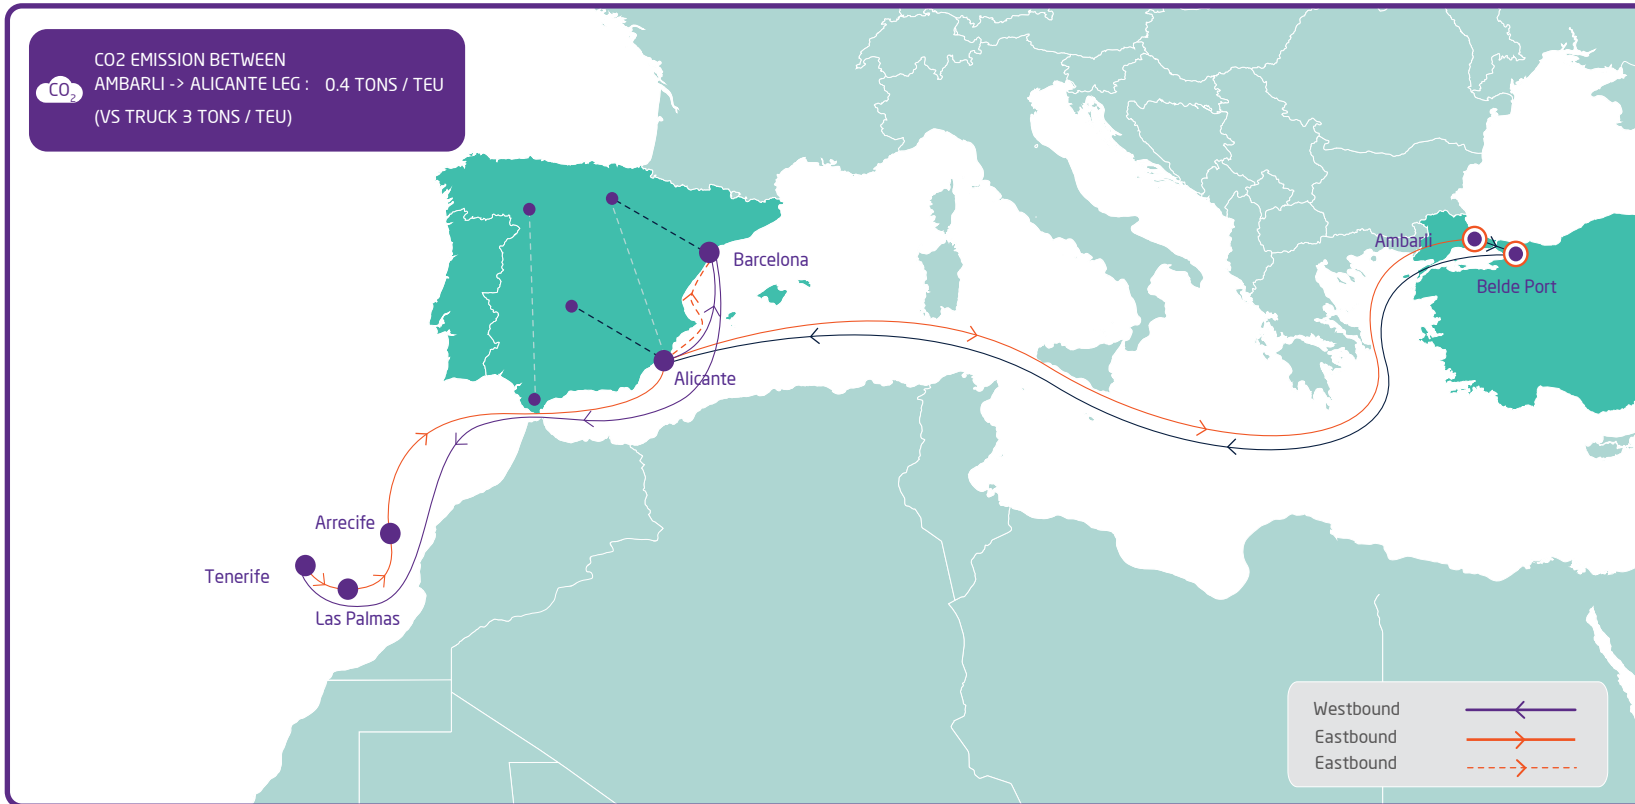

THE FASTEST MARITIME SUSTAINABLE BRIDGE BETWEEN TURKIYE ↔ SPAIN / CANARY ISLANDS

SERVICE STRENGTHS

- Weekly direct service between Ambarli - Belde Port - Alicante - Barcelona - Tenerife - Las Palmas - Arrecife
- Fastest transit time between Turkiye and Spain
- Door-to-door intermodal solutions including 45' PW container availability
- Increased internal connectivity across the Mediterranean
- Express Shuttle with best transit time in the market between Turkiye and Spain / Canary Islands

Note:-** Calling either Barcelona or Alicante in return leg.

STARTING DATE FROM AMBARLI 2 / 1 / 2025 (M/V NANTO V/009)

TRANSIT TIME WESTBOUND (DAYS)

PORT	Alicante	Barcelona	Tenerife	Las Palmas	Arrecife
Ambarli	5	7	11	12	13
Belde Port	4	6	10	11	12
Alicante			5	5	6
Barcelona			3	4	5

TRANSIT TIME EAST BOUND (DAYS)

PORT	Alicante	Barcelona	Ambarli	Belde Port
Tenerife	4	5	9	10
Las Palmas	3	4	8	9
Arrecife	3	4	8	9
Alicante			5	4
Barcelona			5	4

CONTACTS

DOHA

Peter Verheijen
T: +974 44947240
M: +974 33424210
pverheijen@milaha.com