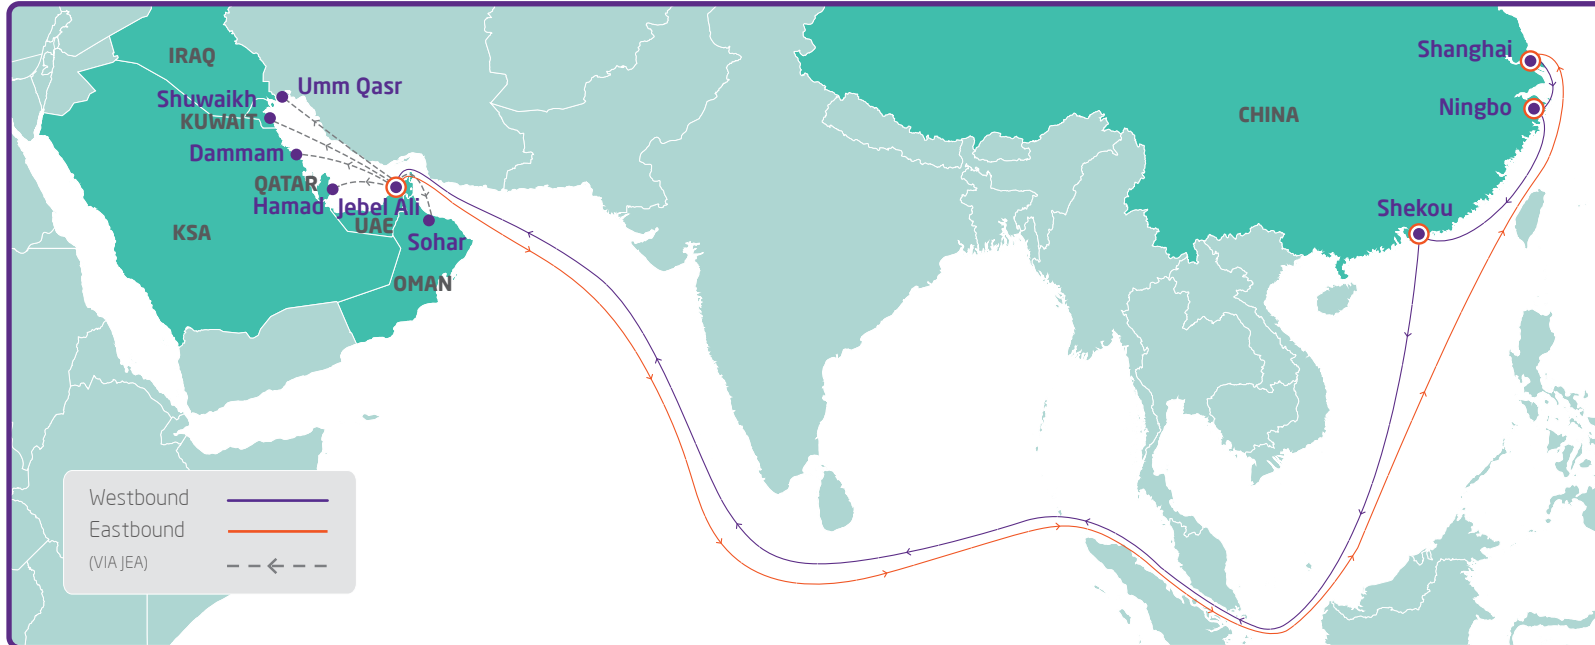

MILAHA'S BEST IN CLASS WEEKLY SERVICE LINKING CHINA ↔ UAE AND GULF DESTINATIONS

SERVICE STRENGTHS

- Exclusive direct weekly service linking China and UAE
- Express Shuttle with best-in-class Transit times from/to China to/from all Middle East Gulf ports.
- Middle East Gulf Ports to be served via Jebel Ali on MILAHA's in-house services network.

SERVICE PROFILE

- Weekly Service
- Rotation: 35 days
- Number of vessels: 5 (2700 - 3000 TEUS nom.)

SCHEDULE PROFORMA - PORT ROTATION

Port	Terminal	Window Start	Window End	Transit Time - West Bound				Transshipment Via JEBEL ALI							
SHANGHAI	WGQ 5	Mon 03:00	Mon 15:00	PORT	SHANGHAI	NINGBO	SHEKOU	JEBEL ALI	ABU DHABI	SOHAR	HAMAD	SHUWAIKH	UMM QASR	DAMMAM	BAHRAIN
NINGBO	NBCT	Tue 06:00	Tue 18:00	SHANGHAI		1	3	17	18	19	18	21	23	20	19
SHEKOU	MCT	Thu 23:00	Fri 11:00	NINGBO			2	16	17	18	17	20	22	19	18
JEBEL ALI	DPW-T1 / T2	Thu 23:00	Sat 21:00	SHEKOU				14	15	16	15	18	20	17	16
				Transit Time - East Bound											
				PORT	SHANGHAI	NINGBO	SHEKOU								
				JEBEL ALI	14	15	18								
				ABU DHABI	15	16	19								
				SOHAR	16	17	20								
				HAMAD	17	18	21								
				SHUWAIKH	22	23	26								
				UMM QASR	19	20	23								
				DAMMAM	23	24	27								
				BAHRAIN	17	18	21								