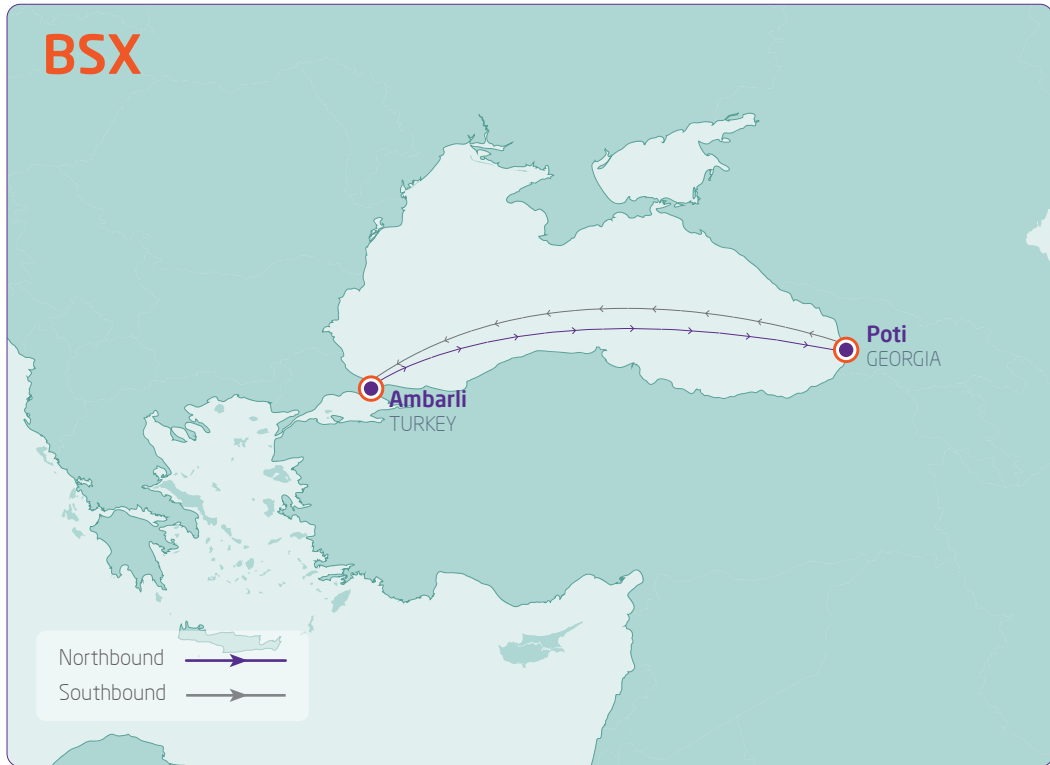

# Black Sea Express Service

PORT ROTATION	TERMINAL
POTI	APMT
AMBARLI	MARPORT

PORT ROTATION	TERMINAL	ARRIVAL	DEPARTURE
PIRAEUS	PCT	Thursday	Friday
AMBARLI	KUMPORT	Saturday	Saturday
POTI	APMT	Monday	Tuesday
CONSTANZA	CSCT	Friday	Friday

TRANSIT TIME NORTHBOUND (DAYS)	
PORT	POTI
AMBARLI	3

TRANSIT TIME NORTHBOUND (DAYS)			
PORT	AMBARLI	POTI	CONSTANZA
PIRAEUS	1	3	7
AMBARLI		2	6

TRANSIT TIME SOUTHBOUND (DAYS)	
PORT	AMBARLI
POTI	3

TRANSIT TIME SOUTHBOUND (DAYS)			
PORT	CONSTANZA	AMBARLI	PIRAEUS
POTI	3	6	9
CONSTANZA		3	6

### SERVICE ADVANTAGES

- Weekly access to the Caucasus region and Central Asian republics via Poti