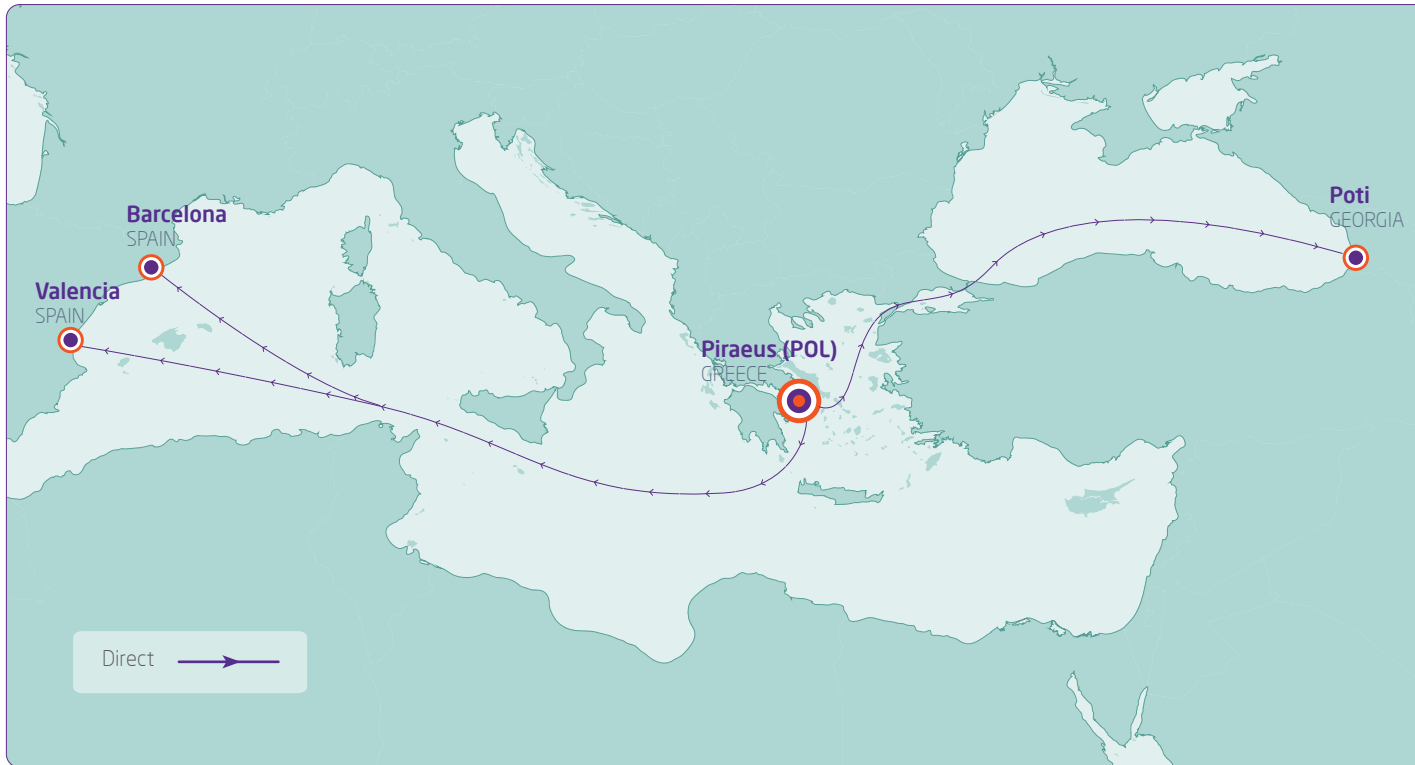

Piraeus Service Network

POD	COUNTRY	VIA	AVERAGE TRANSIT TIME (Days)	CONTACTS		
CONSTANTA	ROMANIA	DIRECT	8	GREECE Panos Chrysostomou Phone: +30 210 4140600 Fax: +30 210 4184919 Dir: +30 210 4140524 gr-biz@uma.gr	DUBAI Shurleen Parroco Phone: +971 44078424 sparroco@milaha.com	DUBAI Prasanth Dissanayake Phone: +971 4 407 8423 Mobile: +971564558898 PDissanayake@Milaha.com
POTI	GEORGIA	DIRECT	4			
BARCELONA	SPAIN	DIRECT	15	SPAIN Sergi Prat Phone: +34 629 38 74 08 sp@glagencies.com	GEORGIA Temeli Shashikashvili Phone: +995 422 22 51 61 Mobile: +995 577 50 26 27 geo.temeli.shashikashvili@mlh-shipping.com	ROMANIA Francesco Folli Phone: +40 31 101 92 11 Mobile: +40 72 667 90 91 rou.francesco@mlh-shipping.com
VALENCIA	SPAIN	DIRECT	13			
AMBARLI	TURKEY	DIRECT	2			