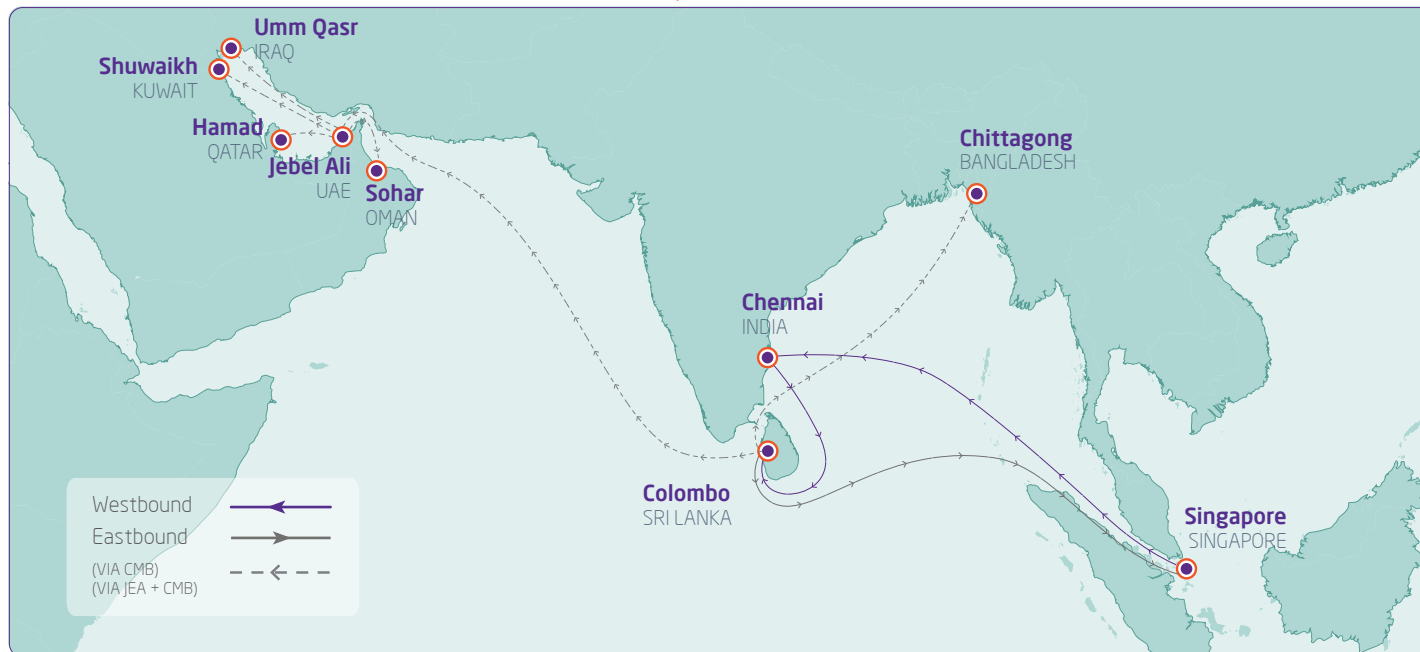

Service Advantages

**Commencement of service to & from Chittagong is still subject to confirmation & will be updated once started.

Above mentioned transit days are not including the connecting time at the transshipment port/s.

- Service to & from Chittagong and Jebel Ali is via Colombo.
- Service to & from Sohar/Hamad/Upper Gulf is via Colombo + Jebel Ali.

PORT ROTATION

Singapore, SG → Chennai, IN → Colombo, LK → Chittagong (via Colombo), BD → Singapore, SG

POD

PORT	CHENNAI	COLOMBO	SINGAPORE	CHITTAGONG via CMB**	JEBEL ALI via CMB	SOHAR via CMB + JEA	HAMAD via CMB + JEA	SHUWAIKH via CMB + JEA	UMM QASR via CMB + JEA
Singapore	5	8	-	12	15	16	16	18	19
Chennai	-	2	-	6	9	10	10	12	13
Colombo	-	-	-	4	7	8	8	10	11
Chittagong (Via CMB)**	-	4	-	-	11	12	12	14	15

TRANSIT TIME EASTBOUND (DAYS)

PORT	SINGAPORE	CHENNAI	COLOMBO	CHITTAGONG via CMB**
jebel Ali (Via CMB)	14	19	10	14
Sohar (Via Jea + CMB)	15	20	11	15
Hamad (Via Jea + CMB)	15	20	11	15
Shuwaikh (Via Jea + CMB)	16	21	12	16
Umm Qasr (Via Jea + CMB)	16	21	12	16
Colombo	4	9	-	4
Chennai	7	-	-	-
Chittagong (Via CMB)**	8	13	4	-