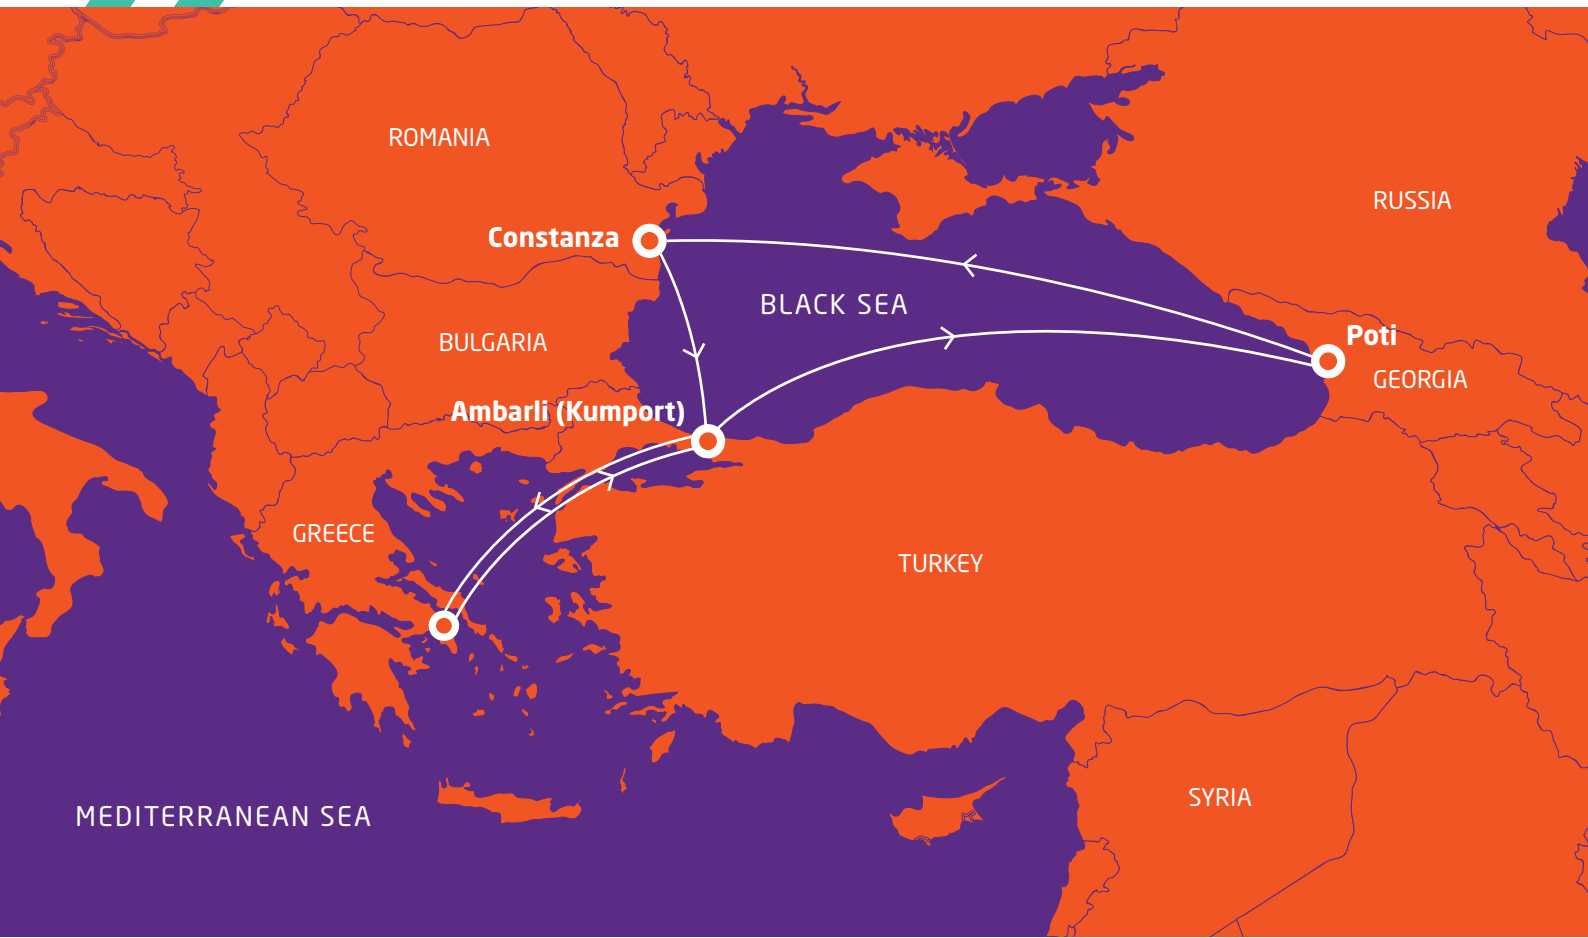

Black Sea Express Service (BSX)

PORT ROTATION	TERMINAL	ARRIVAL	DEPARTURE
PIRAEUS	PCT	THURSDAY	FRIDAY
AMBARLI	KUMPORT	SATURDAY	SATURDAY
POTI	APMT	MONDAY	TUESDAY
CONSTANZA	CSCT	FRIDAY	FRIDAY
AMBARLI	KUMPORT	MONDAY	MONDAY

TRANSIT TIME NORTHBOUND (DAYS)				TRANSIT TIME SOUTHBOUND (DAYS)			
PORTS	AMBARLI	POTI	CONSTANZA	PORTS	CONSTANZA	AMBARLI	PIRAEUS
PIRAEUS	1	3	7	POTI	3	6	9
AMBARLI		2	6	CONSTANZA		3	6
				ISTANBUL			3

SERVICE ADVANTAGES	SERVICE PROFILE
<ul style="list-style-type: none"> Weekly access to the Caucasus region and Central Asian republics via Poti 	Number of vessels : 2 Number of reefer plugs : 300 Nominal capacity : 1,173 TEUs